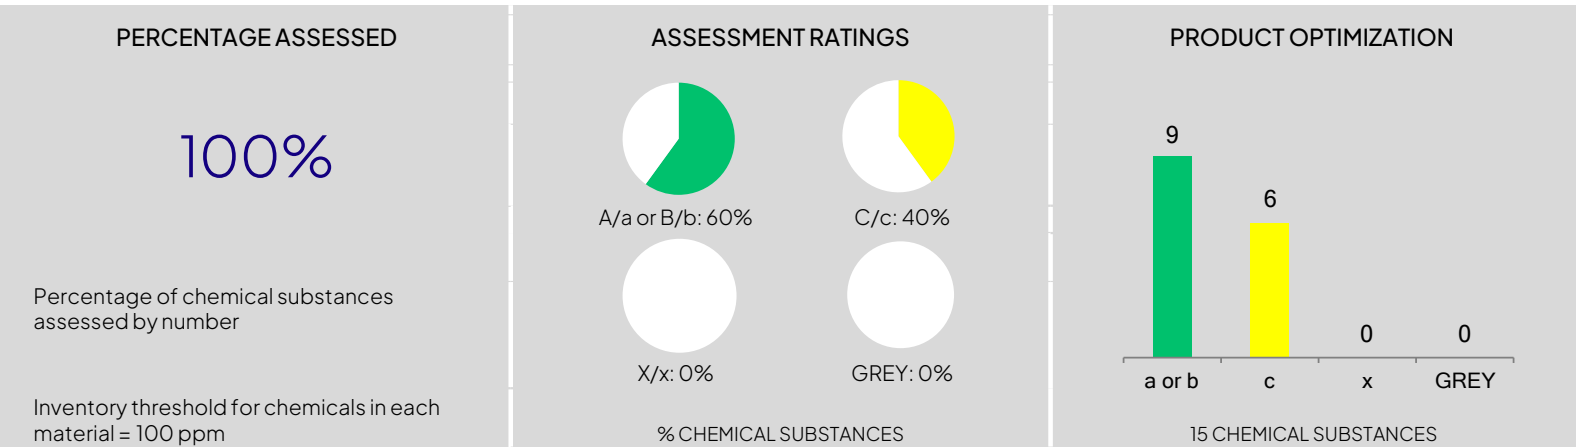

PRODUCTS COVERED

Please see the List of Certified Products (available on the Cradle to Cradle Certified Product Registry) for all products included in this certification.

PRODUCT OPTIMIZATION SUMMARY

- Cradle to Cradle Certified Restricted Substances List compliant
- Material Health optimization strategy not required
- No exposure to EU CLP Category 1 & 2 Carcinogens, Mutagens and Reproductive toxicants or Substances of Very High Concern; Carbon-bonded halogens are <1% of each material (exemptions apply)
- VOC emissions testing not required
- Meets VOC content requirements
- Product is optimized for material health (no grey or x-assessed chemicals)
- Process chemicals are assessed and optimized
- Actions taken to reduce and eliminate emissions of hazardous chemicals in the product's supply chain